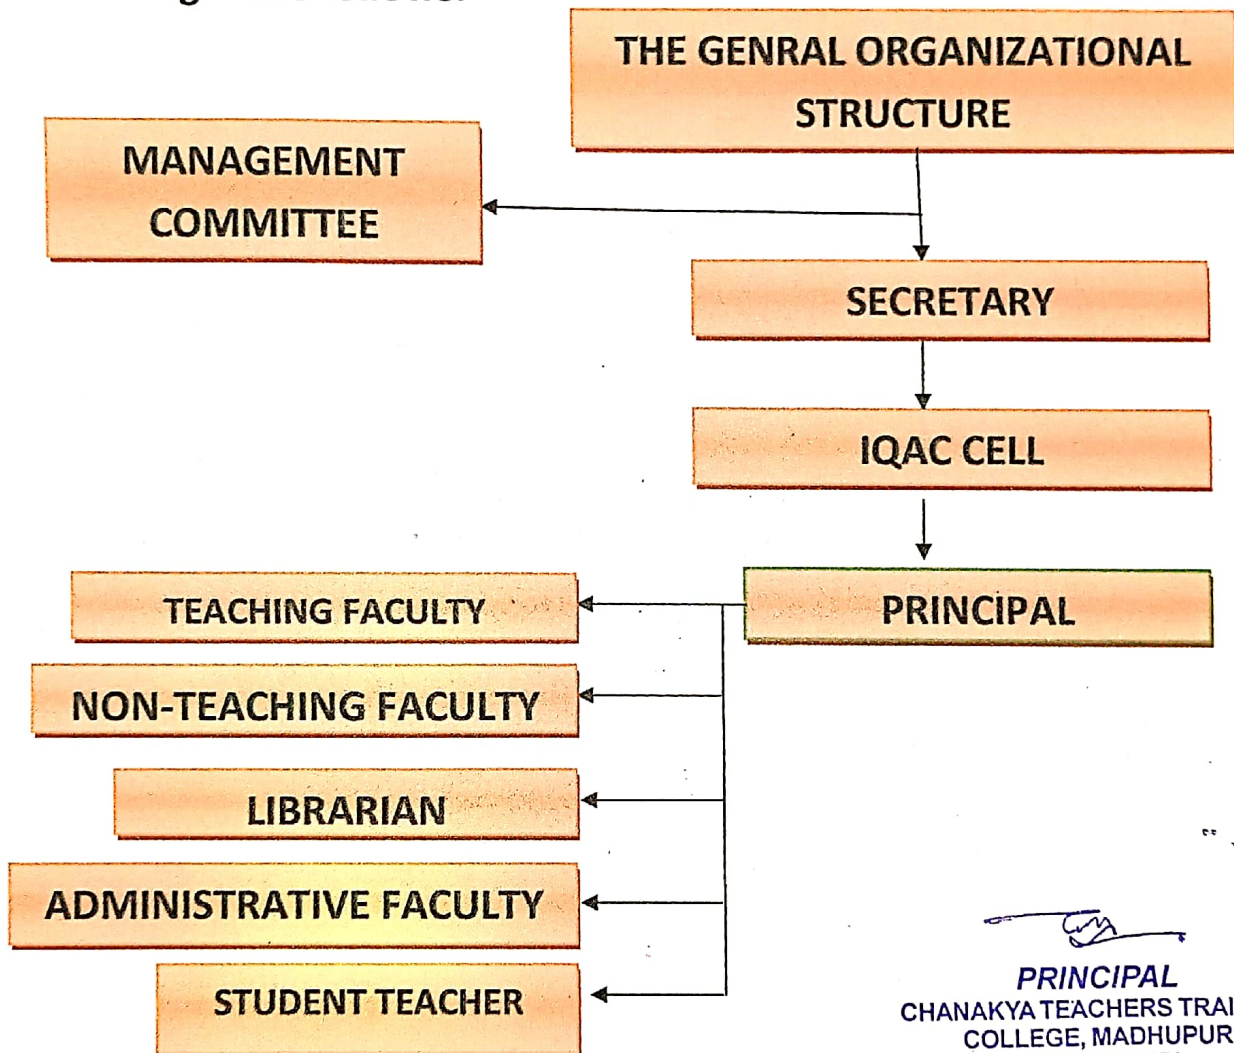

CHANAKYA TEACHERS TRAINING COLLEGE

(Recognised by NCTE, Affiliated to S.K.M. University, Dumka & J.A.C. Ranchi)
(B.Ed./D.El.Ed. Course)
MADHUPUR (DEOGHAR)

Ref.....

Date.....

ORGANOGRAM OF THE COLLEGE

The structure of organization and details of academic and administrative bodies of the colleges are follows:

PRINCIPAL
CHANAKYA TEACHERS TRAINING
COLLEGE, MADHUPUR
(JHARKHAND)